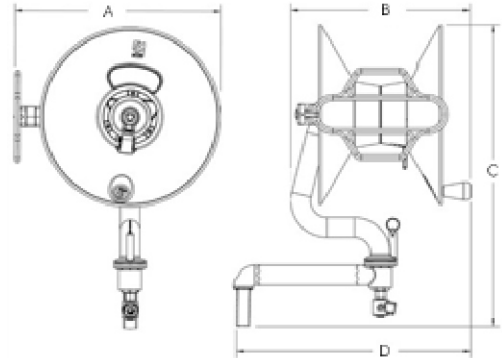

Standard Features

- Metal Construction - Cast aluminum w/stainless steel hardware & brass fittings
- Cam-Lever Brake - Keeps reel from unspooling while reel is in use.
- Spring Reel Lock - Keeps reel from unwinding when not in use.
- Solid Surface Drum - No sharp corners, bends or openings.
- Smooth Spin Bushings - Maintenance free - Keeps smooth for yrs.
- Loop-N'-Ratchet Hose Attachment - Protects hose & swivel from hard pulls.
- Comfort Grip Handle - Free spinning rust-proof aluminum handle.
- Weather Resistance - Powder coated paint with special agents.