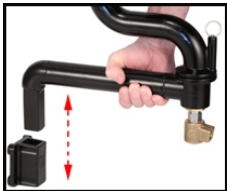

PH: (800)287-8306
 (530)893-2125
 Fax: (530)893-1035
 www.industrial-equipment.biz

360° PIVOT HOSE REEL

"Flip Over" Hose Guide

Made for left- or right-hand operation. Keeps hands clean & injury free.

Model 1074 shown

5000 PSI, 325°F
 Brass & Stainless Steel Swivel

Rapid Reel
 HOSE REELS
 Eley Corporation
 same company new name

Featuring a **360° Pivoting Action**, this reel remains in constant alignment with the hose and is designed for heavy to extreme-duty commercial applications. Combined with the versatile **Universal Quick-Mount Bracket**, this reel can be attached or detached from a wall or pressure washer frame in just seconds.

2-year NO-LEAK warranty

Quick-Attach Socket

360° Pivot Lock
 Lock your reel in any of eight positions

360° Pivot Design!

Dimensions

	1074	1070
A	18-3/8"	15-3/8"
B	16-1/8"	15-1/4"
C	27"	25-1/2"
D	21"	20-3/8"

- Metal Construction - Cast aluminum w/stainless steel hardware & brass fittings
- Cam-Lever Brake - Keeps reel from unspooling while reel is in use.
- Spring Reel Lock - Keeps reel from unwinding when not in use.
- Solid Surface Drum - No sharp corners, bends or openings.
- Smooth Spin Bushings - Maintenance free - Keeps smooth for yrs.
- Loop-N'-Ratchet Hose Attachment - Protects hose & swivel from hard pulls.
- Comfort Grip Handle - Free spinning rust-proof aluminum handle.
- Weather Resistance - Powder coated paint with special agents.